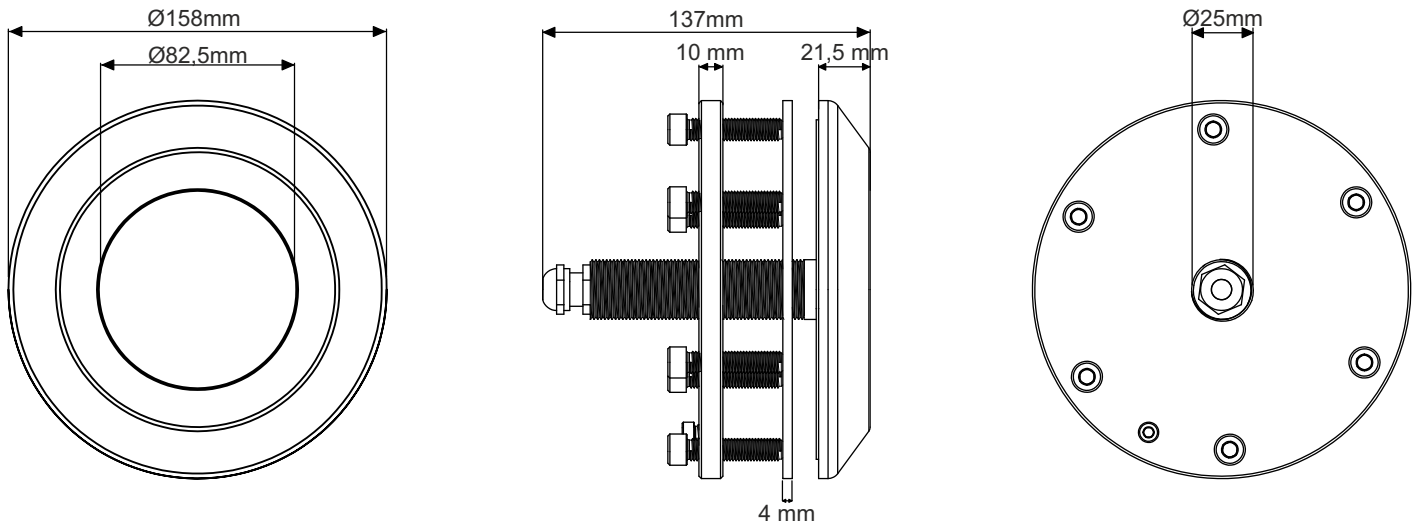

AL UWL303 THS

BOAT SIZE : 15-100 mt. / 50-330 ft.

- The resistant toward salt water thanks to Aluminium Bronze body
- Reinforced Aluminum replaceable inner core housing
- The High-Tech Power Led has high watt. Every Led is 5 Watt
- Every LED has 140-160Lumen
- RGBW full colour LED
- 12 mm Shockproof Tempered Glass
- 2x1,5 mm² Neopren RNF cable.
- No need to dismantle the entire product when changing LEDs
- Easy to replace by loosening the aluminum lighting capsule from inside the boat.
The Aluminum Bronze body remains fixed on the boat.

Product Specifications

Product Code	AL UWL303 THS
Boat Dimensions mt./ft.	15mt. - 100mt. / 50ft. - 330ft.
Single Colour LED	White 64x5W & Royal Blue 64x3W 3535 High Power LED / LED Degree 110°
RGBW Led	RGBW 60x4W 3535 High Power LED / LED Degree 110°
Volt	DC10V-30V
Current 24V / 12V	11.0A - 22.0A
Watt	Single Colour 256W. - RGBW 240W.
LED Colour / Lumen	White 36000 lumen , Royal Blue 13440 lumen
RGBW Colour / Lumen	R: 3000 lumen, G: 7200 lumen, B: 1800 lumen, W: 9000 lumen, RGBW: 21000 lumen
IP Code	IP68 CLASS III
Body Material	Marine Aluminum Bronze Body, Marine Aluminum Led Core
Glass	12 mm. Special Tempered Glass
Product Cable	Single Colour 2 mt. 2x2,5 RNF Marine Cable , RGBW 2 mt. 5x1 RNF Marine Cable
Driver	Internal Constant Current Led Driver
Underwater Camera	Not applicable.
Product Sizes	Light Head Diameter: 158mm. , Head Height: 21,5mm. , Full Lenght: 137mm. , Glass Diameter: 82,5mm.
Hole Diameter	25 mm.
Weight	4,200 gr.