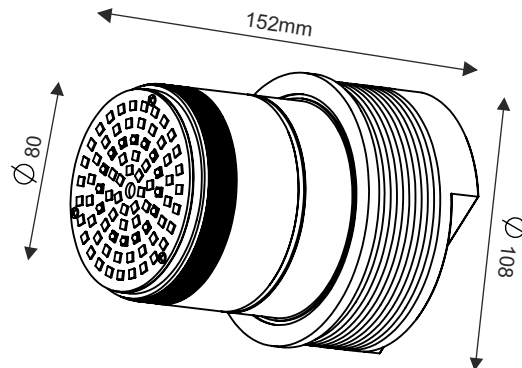

AL UWL303 TH CORE

Aluminium core
SMD LED
Thru-Hull Underwater Lighting

Product Code	AL UWL303 TH CORE
Boat Dimensions mt./ft.	15mt. - 100mt. / 50ft. - 330ft.
Single Colour LED	64x5W 3535 High Power LED
RGBW LED	60x4W 3535 High Power LED
Single Colour / Lumen	White 36000 lumen , Royal Blue 13440 lumen
RGBW Colour / Lumen	RGBW 21000 lumen
Volt	DC 10V-30V