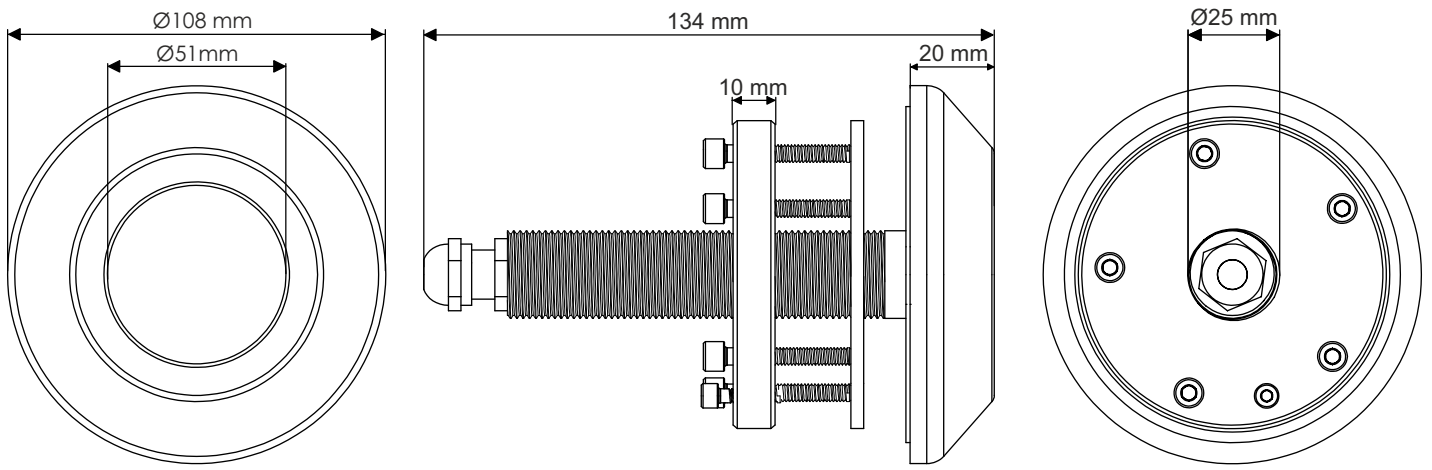

AL UWL302 THS

BOAT SIZE : 7-50 mt. / 25-165 ft.

- The resistant toward salt water thanks to Aluminium Bronze body
- Reinforced Aluminum replaceable inner core housing
- The High-Tech Power Led has high watt. Every LED is 5 Watt
- Every LED has 140-160Lumen
- RGBW full colour LED
- 8 mm Shockproof Tempered Glass
- 2x1,5 mm² Neopren RNF cable.
- No need to dismantle the entire product when changing LEDs
- Easy to replace by loosening the aluminum lighting capsule from inside the boat.
The Aluminum Bronze body remains fixed on the boat.

Product Specifications

Product Code	AL UWL302 THS
Boat Dimensions mt./ft.	7mt. - 50mt. / 25ft. - 165ft.
Single Colour LED	White 32x5W & Royal Blue 32x3W 3535 High Power LED / LED Degree 110°
RGBW Led	RGBW 30x4W 3535 High Power LED / LED Degree 110°
Volt	DC10V-30V
Current 24V / 12V	5.4A / 10.8A
Watt	Single Colour 128W. - RGBW 120W.
Single Colour / Lumen	White 18000 lumen , Royal Blue 6720 lumen
RGBW Colour / Lumen	R: 1500 lumen, G: 3600 lumen, B: 900 lumen, W: 4500 lumen, RGBW: 10500 lumen
IP Code	IP68 CLASS III
Body Material	Marine Aluminum Bronze Body, Marine Aluminum Led Core
Glass	8 mm. Special Tempered Glass
Product Cable	Single Colour 2 mt. 2x1,5 RNF Marine Cable , RGBW 2 mt. 5x1 RNF Marine Cable
Driver	Internal Constant Current Led Driver
Underwater Camera	Not applicable.
Product Sizes	Light Head Diameter: 108mm., Head height: 20mm., Full Length: 134 mm., Glass Diameter: 51mm.
Hole Diameter	25mm.
Weight	1,970 gr.