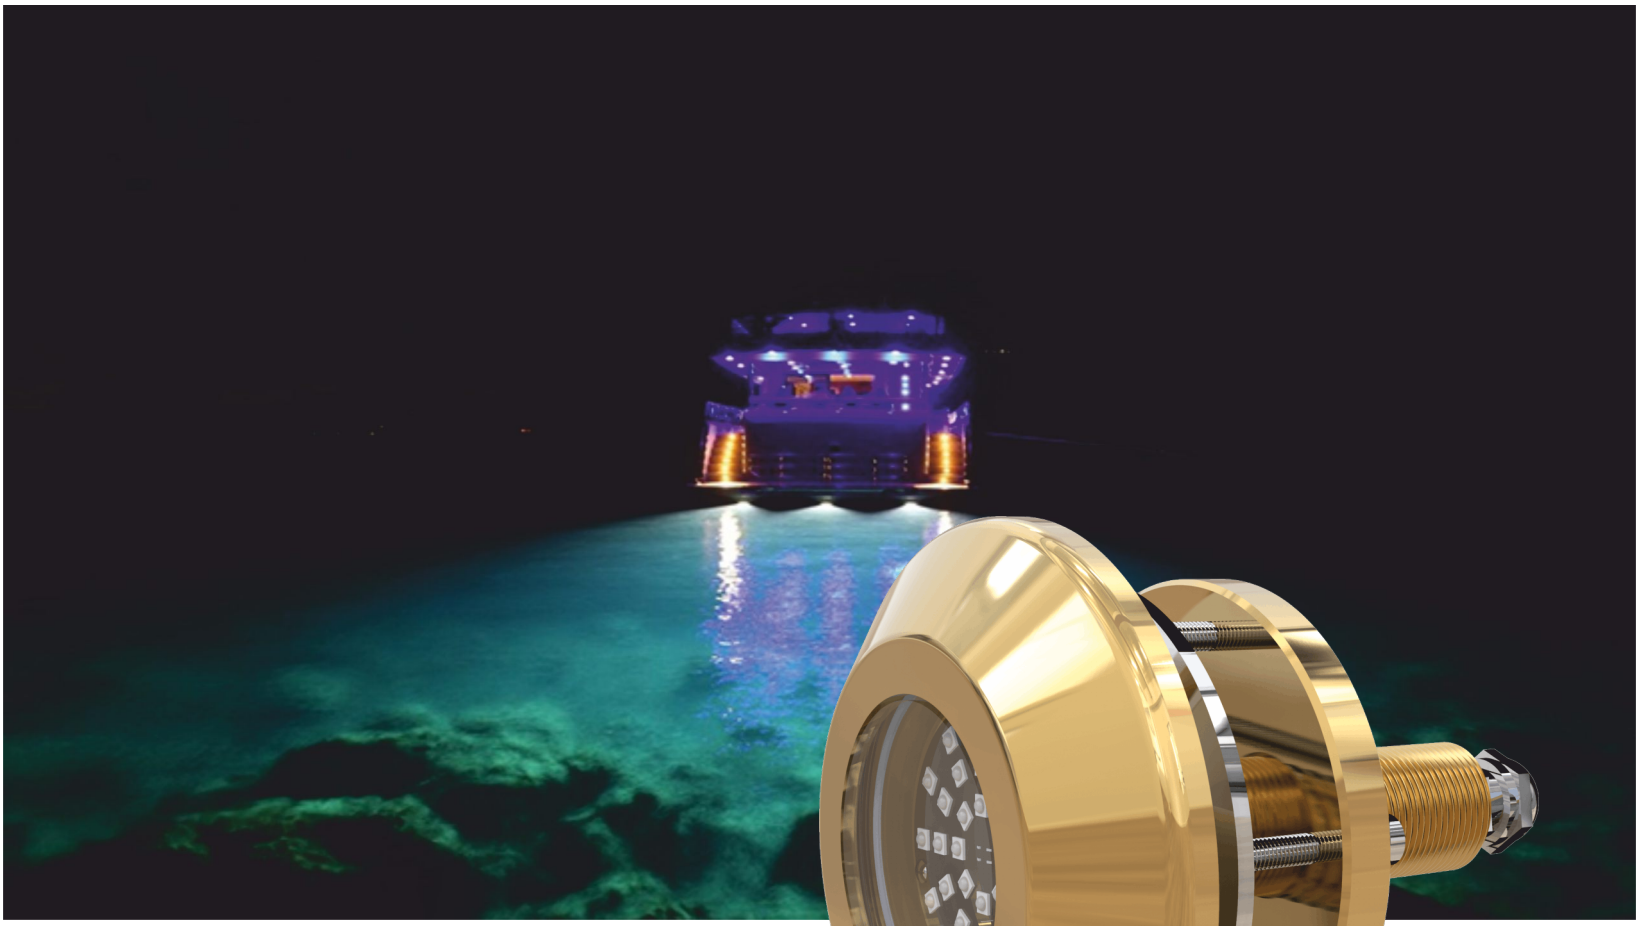

AL UWL302 THS

BOAT SIZE : 7-50 mt. / 25-165 ft.

- The resistant toward salt water thanks to Aluminium Bronze body
- Reinforced Aluminum replaceable inner core housing
- The High-Tech Power Led has high watt. Every LED is 5 Watt
- Every LED has 140-160Lumen
- RGBW full colour LED
- 8 mm Shockproof Tempered Glass
- 2x1,5 mm² Neopren RNF cable.
- No need to dismantle the entire product when changing LEDs
- Easy to replace by loosening the aluminum lighting capsule from inside the boat.
The Aluminum Bronze body remains fixed on the boat.

Product Specifications

Product Code	AL UWL302 THS
Boat Dimensions mt./ft.	7mt. - 50mt. / 25ft. - 165ft.
Single Colour LED	White 32x5W & Royal Blue 32x3W 3535 High Power LED / LED Degree 110°
RGBW Led	RGBW 30x4W 3535 High Power LED / LED Degree 110°
Volt	DC10V-30V
Current 24V / 12V	5.4A / 10.8A
Watt	Single Colour 128W. - RGBW 120W.
Single Colour / Lumen	White 18000 lumen , Royal Blue 6720 lumen
RGBW Colour / Lumen	R: 1500 lumen, G: 3600 lumen, B: 900 lumen, W: 4500 lumen, RGBW: 10500 lumen
IP Code	IP68 CLASS III
Body Material	Marine Aluminum Bronze Body, Marine Aluminum Led Core
Glass	8 mm. Special Tempered Glass
Product Cable	Single Colour 2 mt. 2x1,5 RNF Marine Cable , RGBW 2 mt. 5x1 RNF Marine Cable
Driver	Internal Constant Current Led Driver
Underwater Camera	Not applicable.
Product Sizes	Light Head Diameter: 108mm., Head height: 20mm., Full Length: 134 mm., Glass Diameter: 51mm.
Hole Diameter	25mm.
Weight	1,970 gr.