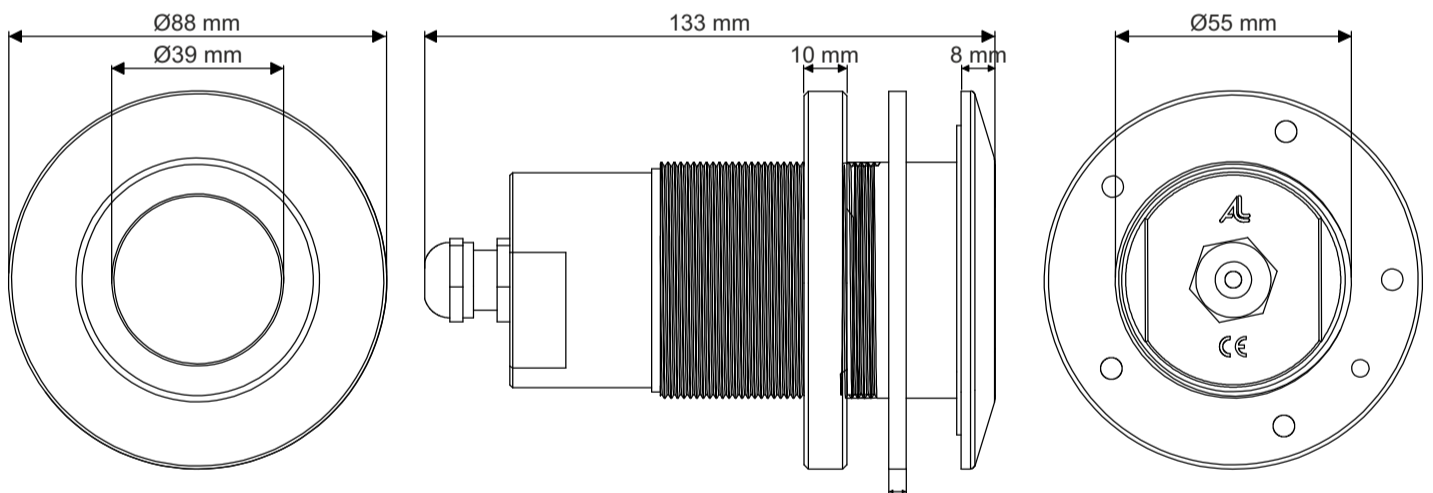

AL UWL301 TH

BOAT SIZE : 7-25 mt. / 25-80 ft.

- The resistant toward salt water thanks to Aluminium Bronze body
- Reinforced Aluminum replaceable inner core housing
- The High-Tech Power Led has high watt. Every LED is 5 Watt
- Every LED has 140-160Lumen
- RGBW full colour LED
- 8 mm Shockproof Tempered Glass
- 2x1,5 mm² Neopren RNF cable.
- No need to dismantle the entire product when changing LEDs
- Easy to replace by loosening the aluminum lighting capsule from inside the boat. The Aluminum Bronze body remains fixed on the boat.
- You can be connected AHD 2MP 1080P camera to the same housing optionelly.

Product Specifications

Product Code	AL UWL301 TH
Boat Dimensions mt./ft.	7mt. - 25mt. / 25ft. - 80ft.
Single Colour LED	White 16x5W & Royal Blue 16x3W 3535 High Power LED / LED Degree 110°
RGBW Led	RGBW 15x4W 3535 High Power LED / LED Degree 110°
Volt	DC10V-30V
Current 24V / 12V	3.0A / 6.0A
Watt	Single Colour 64W. - RGBW 60W.
Single Colour / Lumen	White 9000 lumen , Royal Blue 3360 lumen
RGBW Colour / Lumen	R: 750 lumen, G: 1800 lumen, B: 450 lumen, W: 2250 lumen, RGBW: 5250 lumen
IP Code	IP68 CLASS III
Body Material	Marine Aluminum Bronze Body, Marine Aluminum Led Core
Glass	8 mm. Special Tempered Glass
Product Cable	Single Colour 2 mt. 2x1,5 RNF Marine Cable , RGBW 2 mt. 5x1 RNF Marine Cable
Driver	Internal Constant Current Led Driver
Underwater Camera	Can be applied by modifying the core
Product Sizes	Light Head Diameter: 88mm. , Head height: 8mm. , Full Length: 133mm. , Glass diameter: 39mm.
Hole Diameter	55mm.
Weight	1,625 gr.