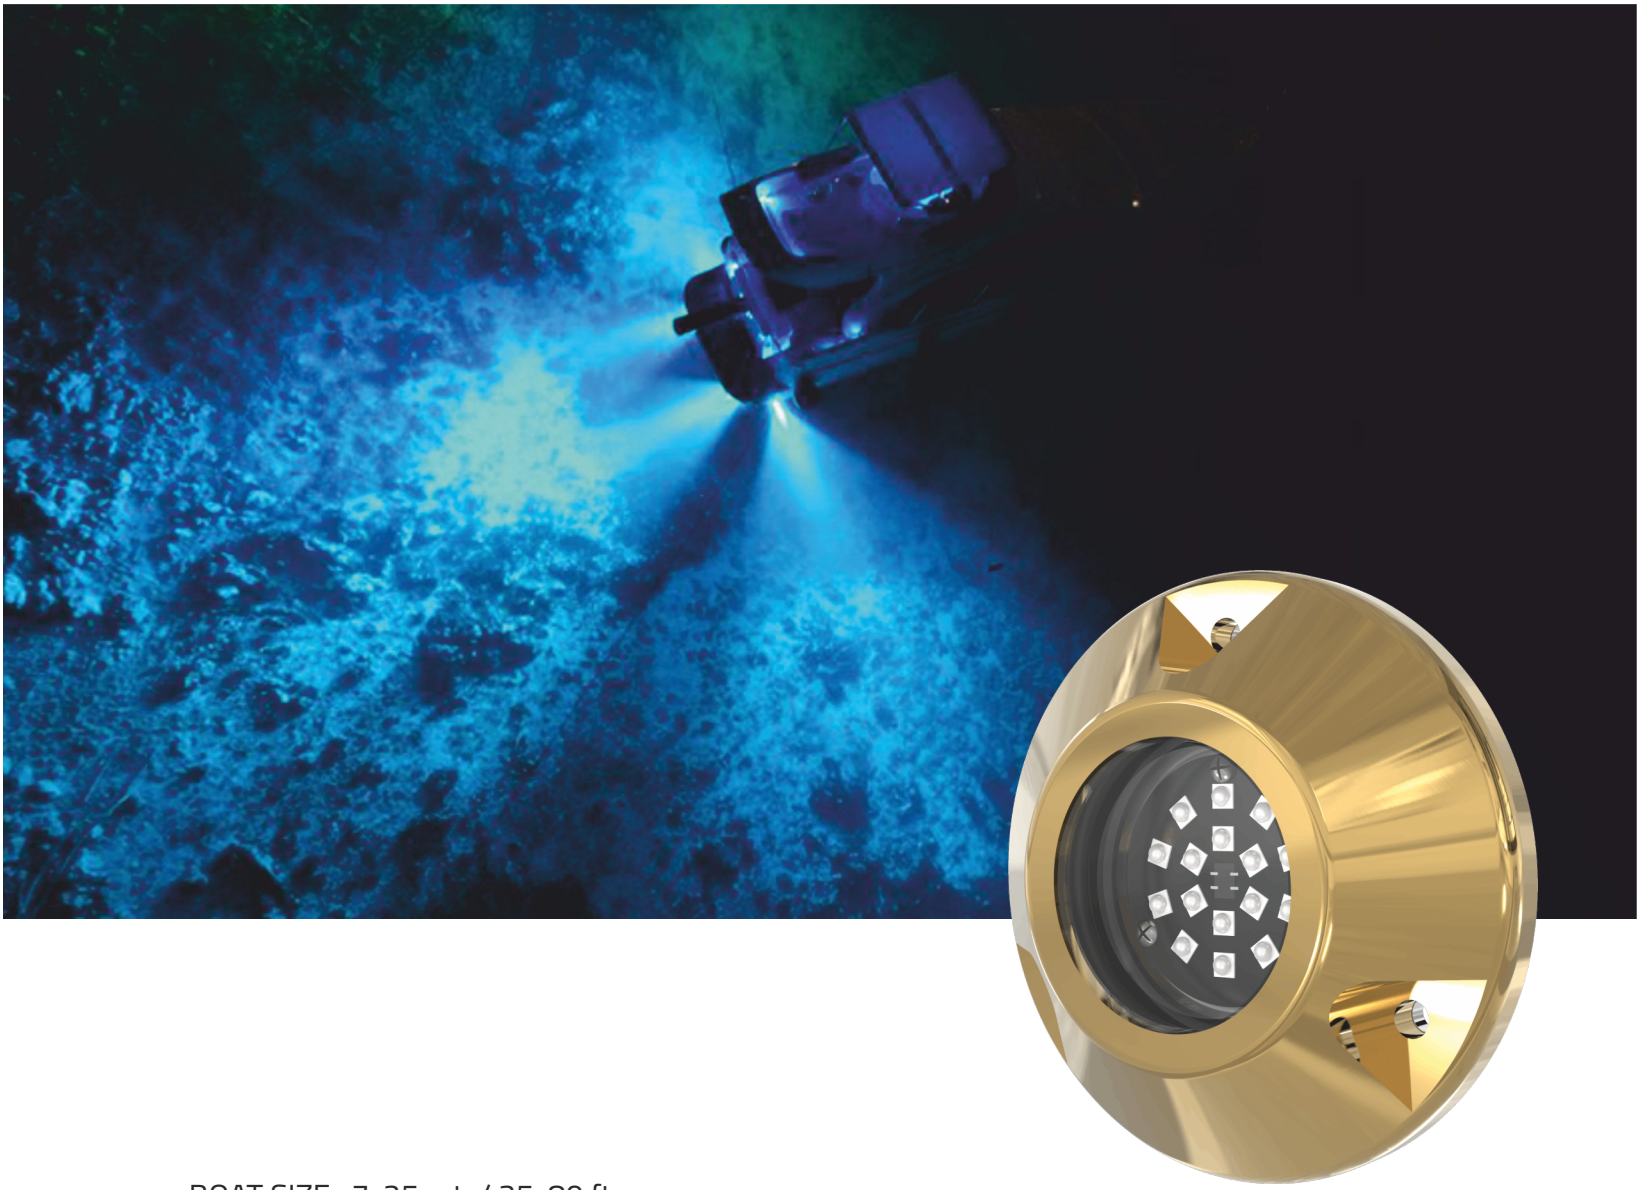

AL UWL301 SM

BOAT SIZE : 7-25 mt. / 25-80 ft.

- The resistant toward salt water thanks to Aluminium Bronze body
- The High-Tech Power Led has high watt. Every LED is 5 Watt
- Every LED has 140-160Lumen
- RGBW full colour LED
- 8 mm Shockproof Tempered Glass
- 2x1,5 mm² Neopren RNF cable.
- Body assembly is practical. 20 mm cable hole is drilled on the surface of the hull and the surface of the boat is mounted underwater.

Product Specifications

Product Code	AL UWL301 SM
Boat Dimensions mt./ft.	7mt. - 25mt. / 25ft. - 80ft.
Single Colour LED	White 16x5W & Royal Blue 16x3W 3535 High Power LED / LED Degree 110°
RGBW LED	RGBW 15x4W 3535 High Power LED / LED Degree 110°
Volt	DC10V-30V
Current 24V / 12V	3.0A / 6.0A
Watt	Single Colour 64W. - RGBW 60W.
Single Colour / Lumen	White 9000 lumen , Royal Blue 3360 lumen
RGBW Colour / Lumen	R: 750 lumen, G: 1800 lumen, B: 450 lumen, W: 2250 lumen, RGBW: 5250 lumen
IP Code	IP68 CLASS III
Body Material	Marine Aluminum Bronze Body, AISI 316L Stainless Steel Back Cover
Glass	8 mm. Special Tempered Glass
Product Cable	Single Colour 2 mt. 2x1,5 RNF Marine Cable , RGBW 2 mt. 5x1 RNF Marine Cable
Driver	External Constant Current Led Driver
Underwater Camera	Not applicable.
Product Sizes	Light Head Diameter: 88mm. , Head height: 22mm. , Full Length: 62,5mm. , Glass diameter: 39mm.
Hole Diameter	20mm.
Weight	690 gr.