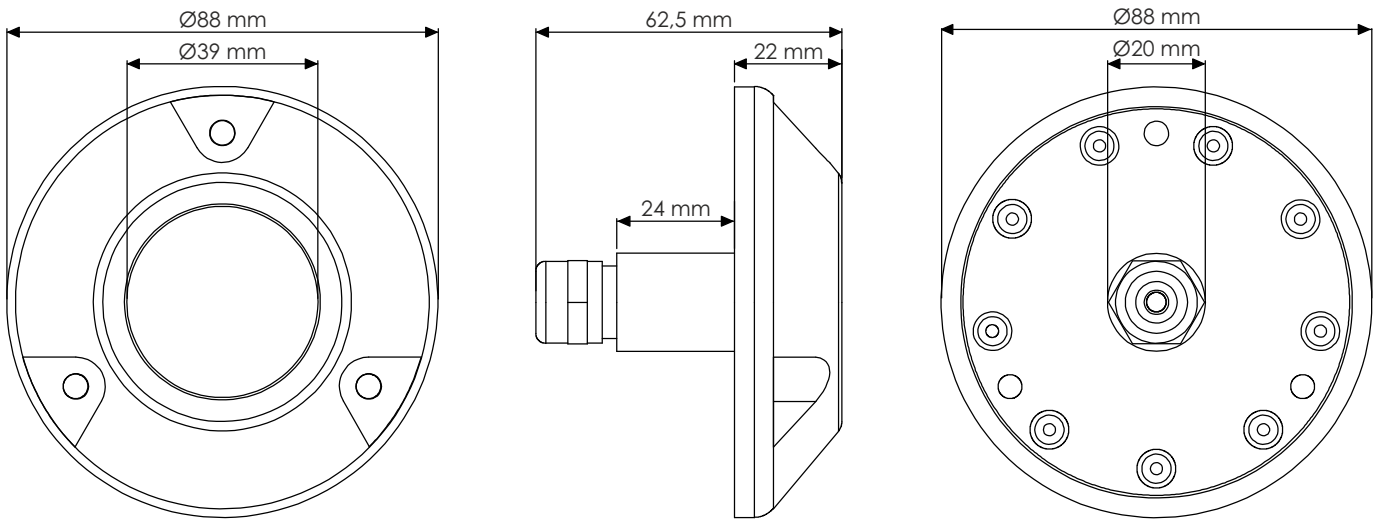

AL UWL301 SM

BOAT SIZE : 7-25 mt. / 25-80 ft.

- The resistant toward salt water thanks to Aluminium Bronze body
- The High-Tech Power Led has high watt. Every LED is 5 Watt
- Every LED has 140-160Lumen
- RGBW full colour LED
- 8 mm Shockproof Tempered Glass
- 2x1,5 mm² Neopren RNF cable.
- Body assembly is practical. 20 mm cable hole is drilled on the surface of the hull and the surface of the boat is mounted underwater.

Product Specifications

Product Code	AL UWL301 SM
Boat Dimensions mt./ft.	7mt. - 25mt. / 25ft. - 80ft.
Single Colour LED	White 16x5W & Royal Blue 16x3W 3535 High Power LED / LED Degree 110°
RGBW LED	RGBW 15x4W 3535 High Power LED / LED Degree 110°
Volt	DC10V-30V
Current 24V / 12V	3.0A / 6.0A
Watt	Single Colour 64W. - RGBW 60W.
Single Colour / Lumen	White 9000 lumen , Royal Blue 3360 lumen
RGBW Colour / Lumen	R: 750 lumen, G: 1800 lumen, B: 450 lumen, W: 2250 lumen, RGBW: 5250 lumen
IP Code	IP68 CLASS III
Body Material	Marine Aluminum Bronze Body, AISI 316L Stainless Steel Back Cover
Glass	8 mm. Special Tempered Glass
Product Cable	Single Colour 2 mt. 2x1,5 RNF Marine Cable , RGBW 2 mt. 5x1 RNF Marine Cable
Driver	External Constant Current Led Driver
Underwater Camera	Not applicable.
Product Sizes	Light Head Diameter: 88mm. , Head height: 22mm. , Full Length: 62,5mm. , Glass diameter: 39mm.
Hole Diameter	20mm.
Weight	690 gr.