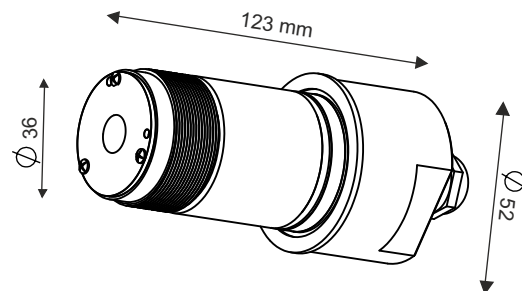

AL UWC301 TH CORE

Aluminium core
Full HD 1080P
Thru-Hull Underwater Camera

Product Code	AL UWC301 TH CORE
Boat Dimensions mt./ft.	For all sailing yachts and motor yachts
Resolution	Full HD 1080P
Camera Lens	2MP SONY
Effective Pixels	1920 (H) X 1080 (V)
Volt	12 VDC