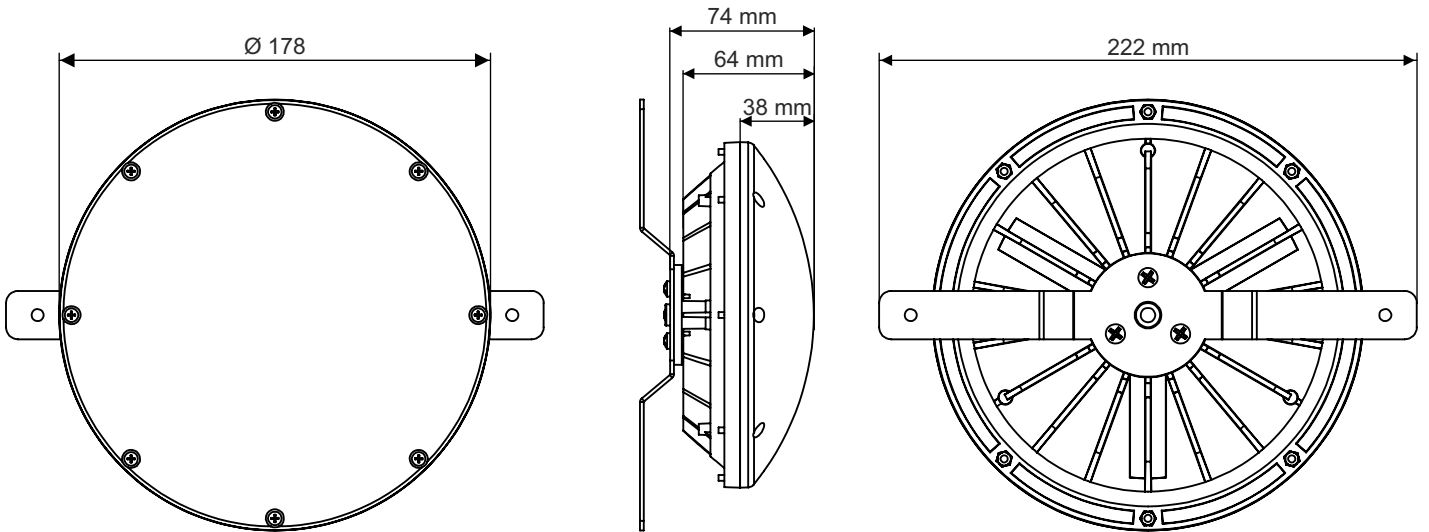

Product Specifications

Product Code	AL SML101
Boat Dimensions mt./ft.	For all sailing boats and motor yacht
Single Colour LED	84 Pcs 5730 SMD High Power LED
RGB Colour LED	150 Pcs 5050 SMD High Power LED
LED Degree	110°
Volt	12VDC
Current 12V	2.7A
Watt	Single Colour 32W. / RGB 30W.
LED Colour / Lumen	White 3200 lumen, Warm White 3200 lumen, Blue 1800 lumen
IP Code	IP68 CLASS III
Body Material	Marine Aluminum Body
Glass	Impact resistant special glass
Product Cable	2 mt. 2x1,5 RNF Marine Cable, 2 mt. 4x2 RNF Marine Cable
Product Sizes	Light Head Diameter: 178mm. , Head height: 74 mm. , Full Length: 222 mm.
Weight	844 gr.