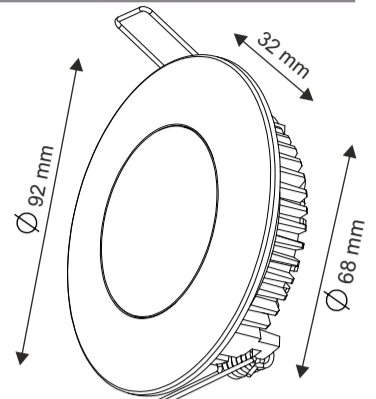

AL 4195 SG (SATIN GOLD)

INTERIOR DOWNLIGHT

- For all sailing yachts and motor yachts
- UV protected ABS frame
- UV protected PC glass
- Thermal resin cooling body

Product Code	AL 4195 SG
LED Colours	White, Day Light, Warm White, Blue
Watt	6W
Lumen	600 lumen
Volt	12VDC - 24VDC
Product Size	Frame: 92mm, Height: 32mm, Hole dimension: 70mm

U.V. IP67 CLASS III

SPECIFICATIONS

- Do not oxidizable and corrosion
- It has more high light and lumen for per watt through the new technology SMD LEDs.
- To send the light directly. So do not lose the light of led as indirect lighting.
- To emits the light homogeneous through has diffuser particulates PC glass.
- UV protected ABS frame. Chrome, Matt Chrome, Tumbled Copper, Gold painting
- Thermal resin cooler body.
- The light colour : White (6500k) , Day light (4000k) , Warm white (3000k) , Blue