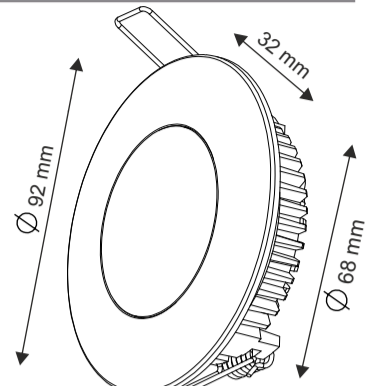

AL 4195 MCR (MATT CHROME)

INTERIOR & EXTERIOR DOWNLIGHT

- For all sailing yachts and motor yachts
- UV protected ABS frame
- UV protected PC glass
- Thermal resin cooling body

U.V. IP67 CLASS III

Product Code	AL 4195 MCR
LED Colours	White, Day Light, Warm White, Blue
Watt	6W
Lumen	600 lumen
Volt	12VDC - 24VDC
Product Size	Frame: 92mm, Height: 32mm, Hole dimension: 70mm

IP67 WATERPROOF
DOWNLIGHT

SPECIFICATIONS

- Do not oxidizable and corrosion
- It has more high light and lumen for per watt through the new technology SMD LEDs.
- To send the light directly. So do not lose the light of led as indirect lighting.
- To emits the light homogeneous through has diffuser particulates PC glass.
- UV protected ABS frame. Chrome, Matt Chrome, Tumbled Copper, Gold painting
- Thermal resin cooler body.
- The light colour : White (6500k) , Day light (4000k) , Warm white (3000k) , Blue