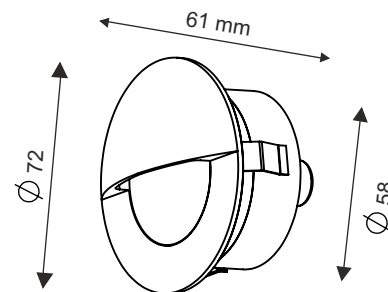

## AL 3235

Interior lighting for all sailing yachts and motor yachts  
 AISI 316L Stainless steel  
 Shockproof UV protection  
 For Single Color and RGB Leds

Product Code	AL 3235
Boat Dimensions mt./ft.	For all sailing yachts and motor yachts
LED Colours	White, Warm White, Blue, RGB
Watt	3W
Lumen	300 lumen
Volt	12VDC - 24VDC