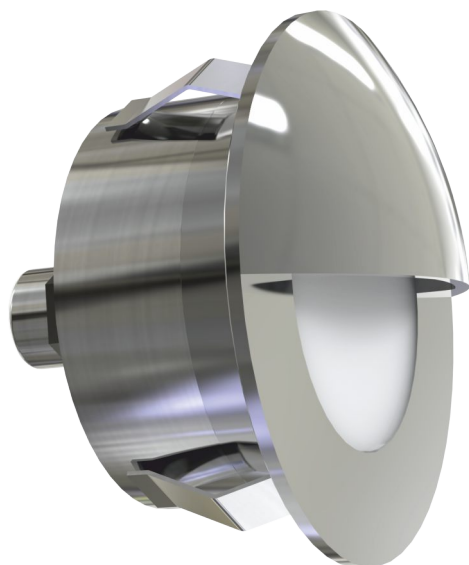

## AL 3235

Interior lighting for all sailing yachts and motor yachts  
 AISI 316L Stainless steel  
 Shockproof UV protection  
 For Single Color and RGB Leds

Product Code	AL 3235
Boat Dimensions mt./ft.	For all sailing yachts and motor yachts
LED Colours	White, Warm White, Blue, RGB
Watt	3W
Lumen	300 lumen
Volt	12VDC - 24VDC