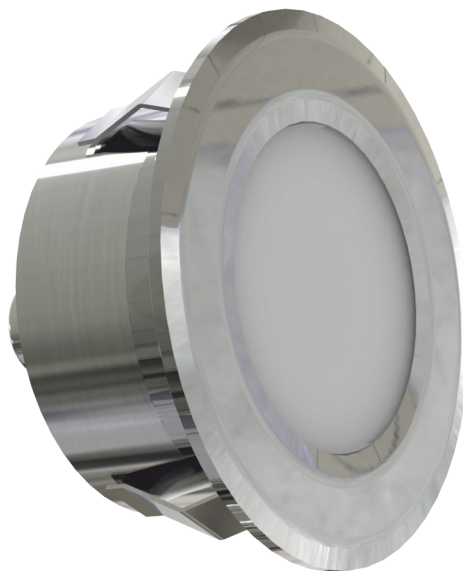

AL 3225

Interior lighting for all sailing yachts and motor yachts
 AISI 316L Stainless steel
 Shockproof UV protection
 For Single Color and RGB Leds

Product Code	AL 3225
Boat Dimensions mt./ft.	For all sailing yachts and motor yachts
LED Colours	White, Warm White, Blue, RGB
Watt	3W
Lumen	300 lumen
Volt	12VDC - 24VDC