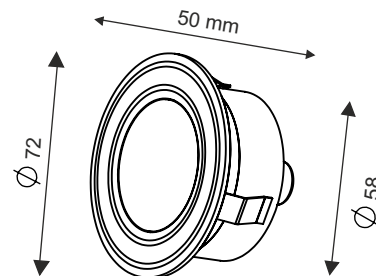

AL 3225

Interior lighting for all sailing yachts and motor yachts
 AISI 316L Stainless steel
 Shockproof UV protection
 For Single Color and RGB Leds

Product Code	AL 3225
Boat Dimensions mt./ft.	For all sailing yachts and motor yachts
LED Colours	White, Warm White, Blue, RGB
Watt	3W
Lumen	300 lumen
Volt	12VDC - 24VDC