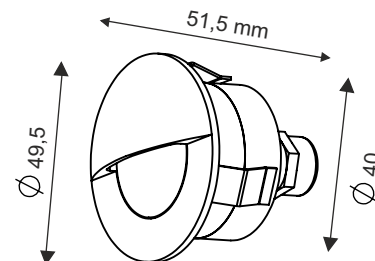

AL 3215

Interior lighting for all sailing yachts and motor yachts  
AISI 316L Stainless steel  
Shockproof UV protection  
For Single Color and RGB Leds

Product Code	AL 3215
Boat Dimensions mt./ft.	For all sailing yachts and motor yachts
LED Colours	White, Warm White, Blue, RGB
Watt	3W
Lumen	300 lumen
Volt	12VDC - 24VDC