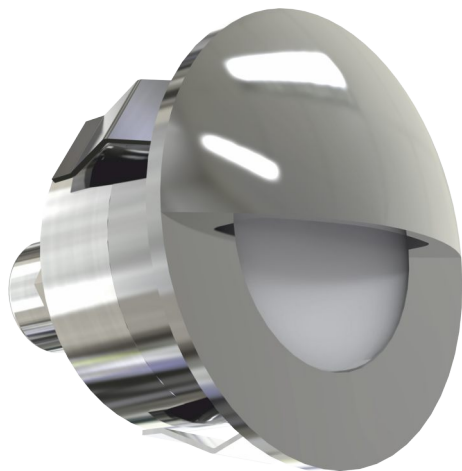

AL 3215

Interior lighting for all sailing yachts and motor yachts  
AISI 316L Stainless steel  
Shockproof UV protection  
For Single Color and RGB Leds

Product Code	AL 3215
Boat Dimensions mt./ft.	For all sailing yachts and motor yachts
LED Colours	White, Warm White, Blue, RGB
Watt	3W
Lumen	300 lumen
Volt	12VDC - 24VDC