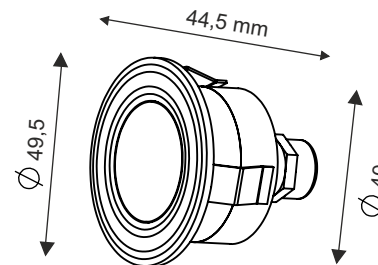

AL 3205

Interior lighting for all sailing yachts and motor yachts
AISI 316L Stainless steel
Shockproof UV protection
For Single Color and RGB Leds

Product Code	AL 3205
Boat Dimensions mt./ft.	For all sailing yachts and motor yachts
LED Colours	White, Warm White, Blue, RGB
Watt	3W
Lumen	300 lumen
Volt	12VDC - 24VDC